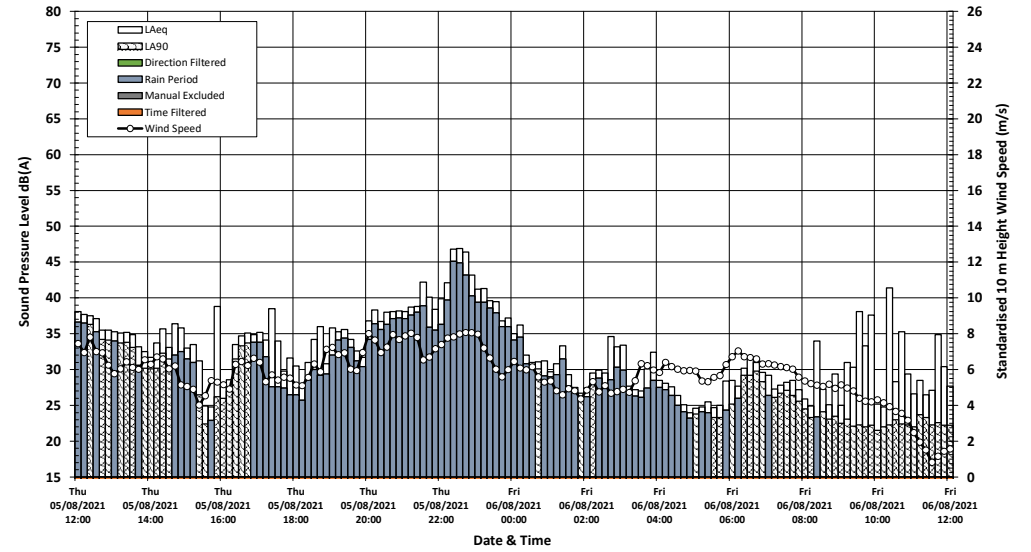

Histogram no. 19

Time History - Monybachach

Histogram no. 20

Time History - Monybachach

Histogram no. 21

Time History - Monybachach

Histogram no. 22

Time History - Culdrinach