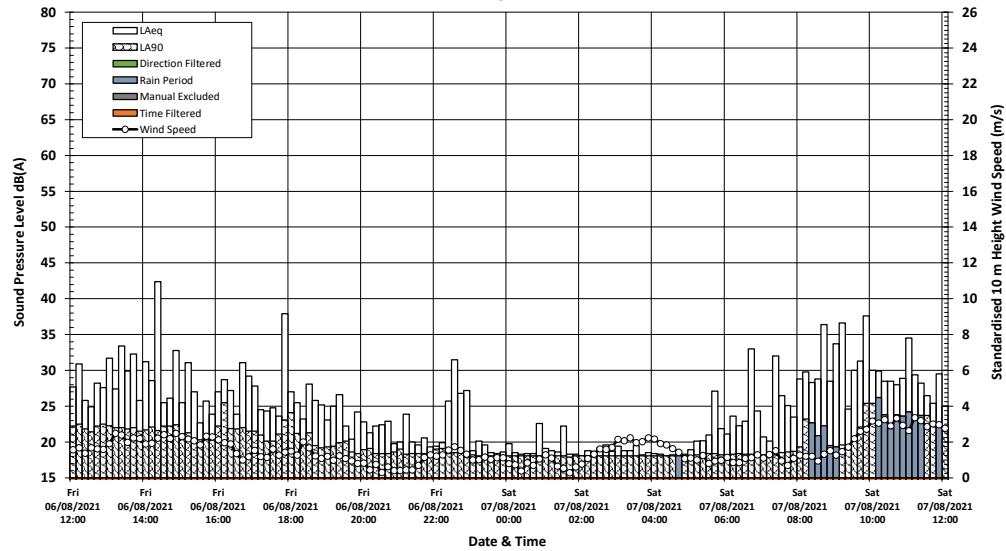

Histogram no. 19

Time History - Monybachach

Histogram no. 20

Time History - Monybachach

Histogram no. 21

Time History - Monybachach

Histogram no. 22

Time History - Culdrinach

Histogram no. 23

Time History - Culdrinach

Histogram no. 24

Time History - Culdrinach

Histogram no. 25

Time History - Culdrinach

Histogram no. 26

Time History - Culdrinach