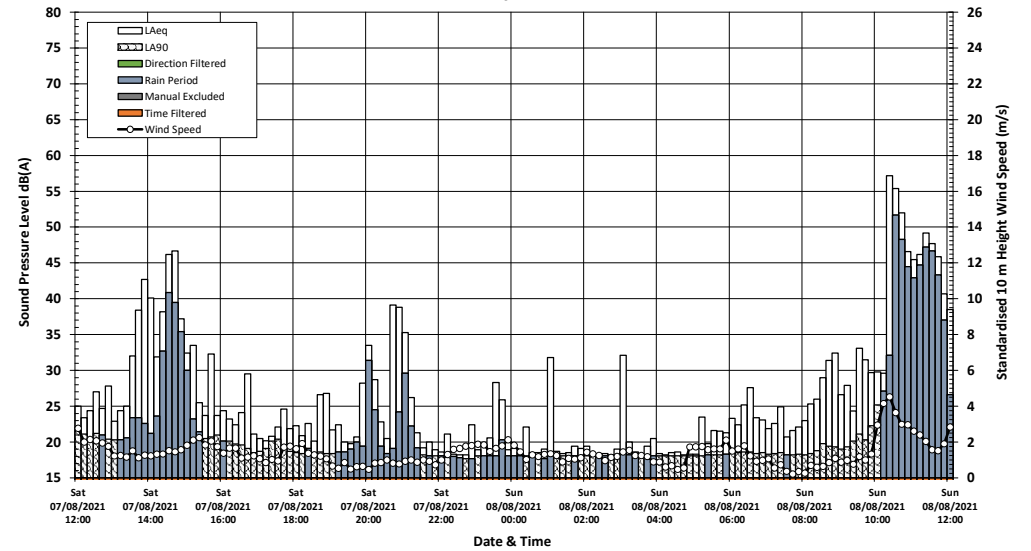

Histogram no. 15

Time History - Monybachach

Histogram no. 16

Time History - Monybachach

Histogram no. 17

Time History - Monybachach

Histogram no. 18

Time History - Monybachach

Histogram no. 19

Time History - Monybachach

Histogram no. 20

Time History - Monybachach

Histogram no. 21

Time History - Monybachach

Histogram no. 22

Time History - Culdrinach

Histogram no. 23

Time History - Culdrinach

Histogram no. 24

Time History - Culdrinach

Histogram no. 25

Time History - Culdrinach

Histogram no. 26

Time History - Culdrinach